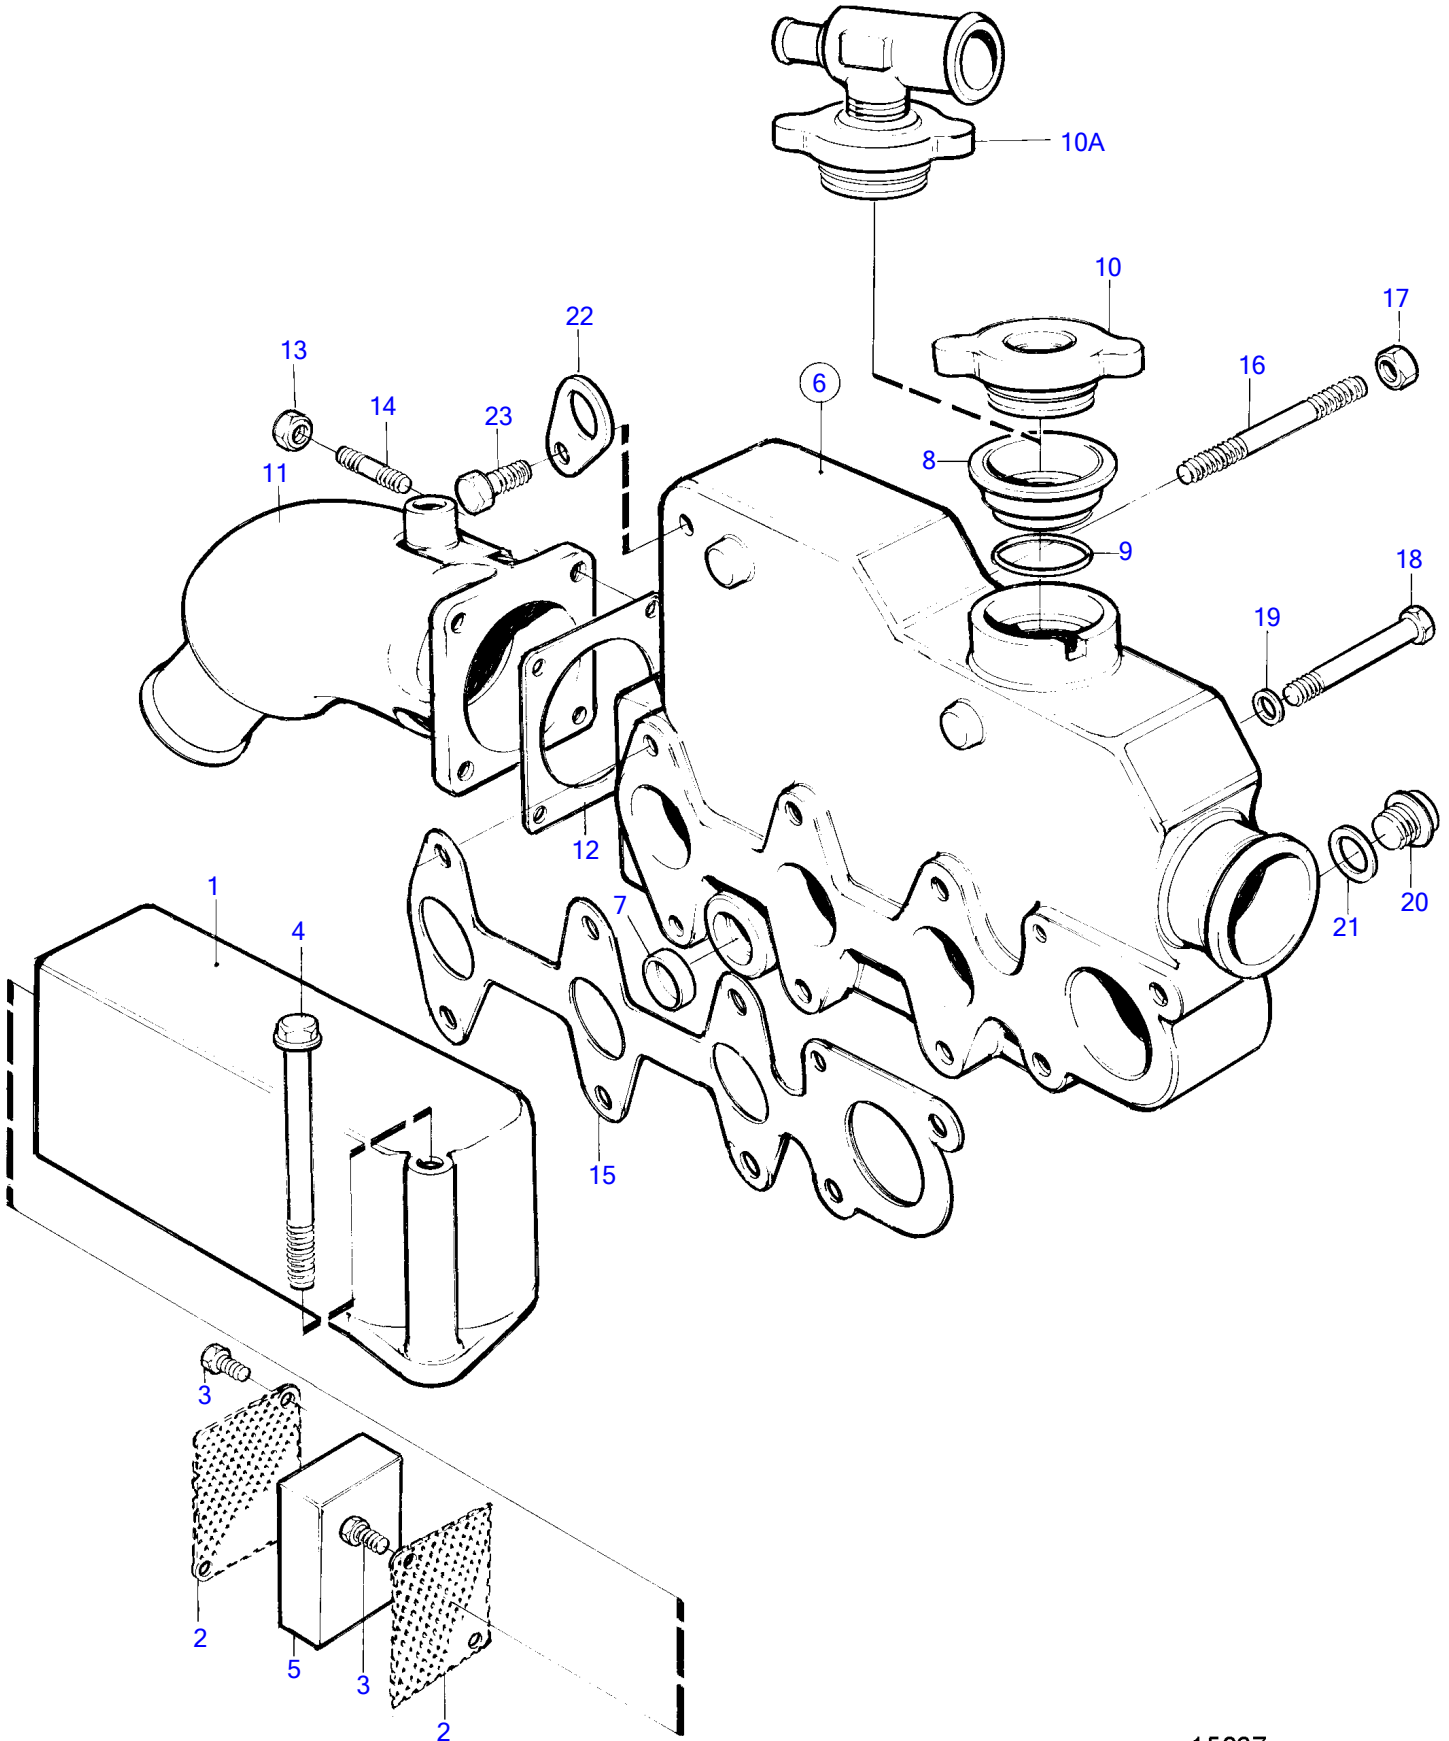

MD2020A

15867

MD2020A

REF	PART NO.	QTY	DESCRIPTION	SEE SEC.	NOTES
1	(3580242)	1	Air inlet		Obsolete part
2	861900	2	Filter retainer		
3	861902	4	Screw		
4	861899	2	Screw		
5	861901	1	Filter		
6	3580244	1	Heat exchanger housi		
7	861857	1	• Plug		
8		1	• Insert		
9		1	• Sealing ring		
10	861905	1	Filler cap		
10A		1	Lock	2507	When separate expansion tank is being used., Alt
11	861906	1	Exhaust riser		
12	861907	1	Gasket		
13	948645	4	Flange lock nut		
14	953042	4	Stud		
15	3580245	1	Gasket		
16	861914	2	Stud		
17	945407	2	Flange nut		(861915)
18	3580246	2	Screw		
	861912	4	Screw		
19	861913	6	Spring washer		
20	861918	1	Plug		
21	861917	1	Washer		
22	(861869)	1	Lifting eye		Obsolete part
23	861870	1	Screw		